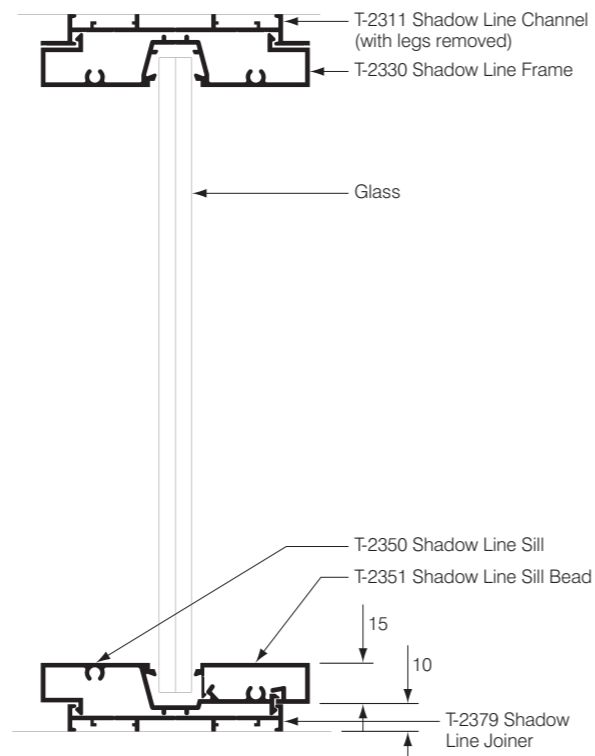

concealed, minimizing the aluminum reveal. Consistent shadow lines are emphasised and form a continuous line that carries around the door, window frames and skirting.

Features of Perforum 90

- 13mm plasterboard, 64mm stud;
 - 100mm recessed skirting;
 - Consistent shadow line to ceiling that flows throughout plaster walls and glazing areas;
 - 90mm wall that offers acoustic performance.
- Estimated sound rating for solid plasterboard walls:
RW 35 – (without insulation)
RW 40 – (with CAB3 Polyester insulation);

- Shadow line between vertical and horizontal mullions;
- Minimal aluminum surface: T-2330 Shadow Line Frame – 15mm edge profile T-2336 Flush Frame – totally concealed edge;
- Accepts 6mm -10mm glass thickness;
- Incorporates 35mm - 44mm door thickness; and
- Glazing pocket designed to accept captive wedge or silicone glazing.

Perforum 90

To suit 64mm Studs / 13mm Plasterboard

Plan View

Half Height Glazing

Full Height Glazing

Full Height Plasterboard

Flush Fit Door Detail