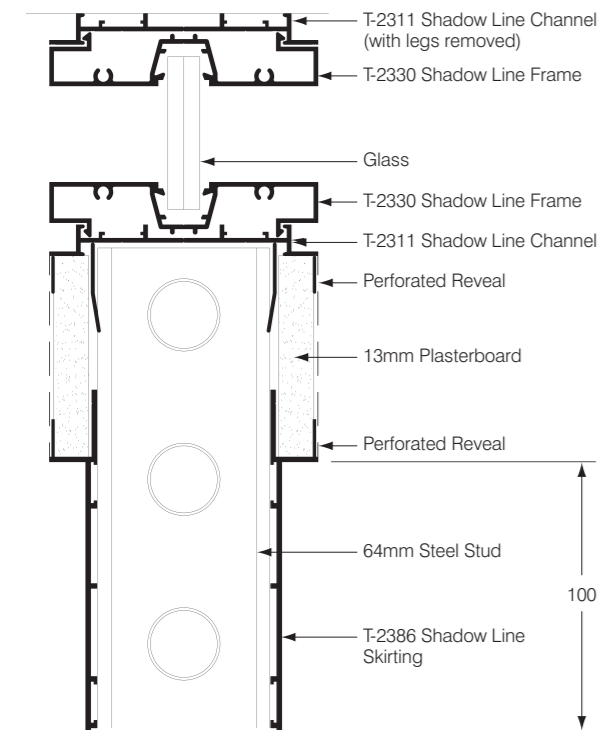

concealed, minimizing the aluminum reveal. Consistent shadow lines are emphasised and form a continuous line that carries around the door, window frames and skirting.

Features of Perforum 90

- 13mm plasterboard, 64mm stud;
 - 100mm recessed skirting;
 - Consistent shadow line to ceiling that flows throughout plaster walls and glazing areas;
 - 90mm wall that offers acoustic performance.
- Estimated sound rating for solid plasterboard walls:
RW 35 – (without insulation)
RW 40 – (with CAB3 Polyester insulation);

- Shadow line between vertical and horizontal mullions;
- Minimal aluminum surface: T-2330 Shadow Line Frame – 15mm edge profile T-2336 Flush Frame – totally concealed edge;
- Accepts 6mm -10mm glass thickness;
- Incorporates 35mm - 44mm door thickness; and
- Glazing pocket designed to accept captive wedge or silicone glazing.

Perforum 90

To suit 64mm Studs / 13mm Plasterboard

Plan View

Half Height Glazing

Full Height Glazing

Full Height Plasterboard

Flush Fit Door Detail