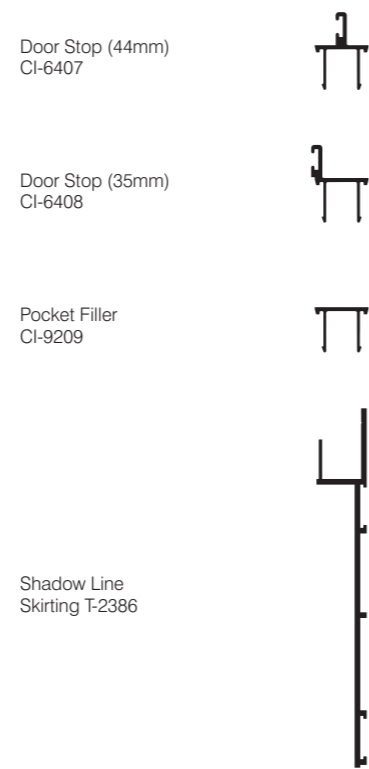

concealed, minimizing the aluminum reveal. Consistent shadow lines are emphasised and form a continuous line that carries around the door, window frames and skirting.

Features of Perforum 90

- 13mm plasterboard, 64mm stud;
 - 100mm recessed skirting;
 - Consistent shadow line to ceiling that flows throughout plaster walls and glazing areas;
 - 90mm wall that offers acoustic performance.
- Estimated sound rating for solid plasterboard walls:
RW 35 – (without insulation)
RW 40 – (with CAB3 Polyester insulation);

- Shadow line between vertical and horizontal mullions;
- Minimal aluminum surface: T-2330 Shadow Line Frame – 15mm edge profile T-2336 Flush Frame – totally concealed edge;
- Accepts 6mm -10mm glass thickness;
- Incorporates 35mm - 44mm door thickness; and
- Glazing pocket designed to accept captive wedge or silicone glazing.

Perforum 90

To suit 64mm Studs / 13mm Plasterboard

Plan View

Half Height Glazing

Full Height Glazing

Full Height Plasterboard

Flush Fit Door Detail