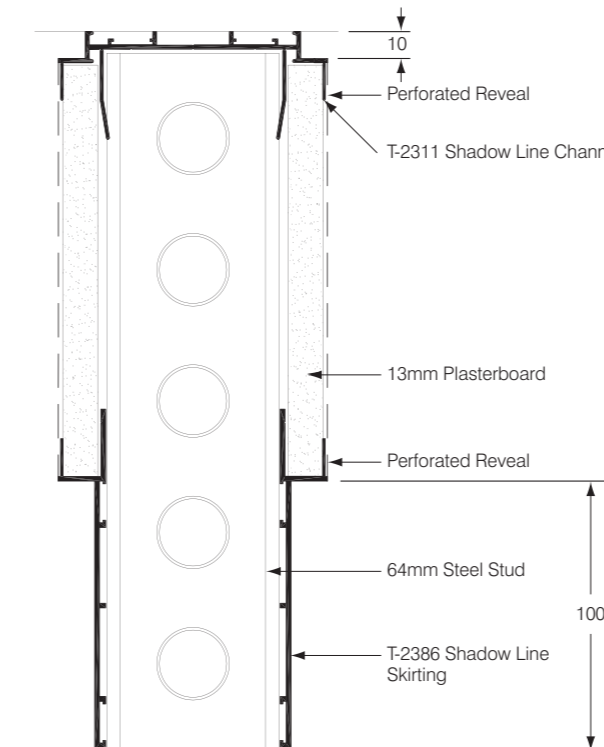

concealed, minimizing the aluminum reveal. Consistent shadow lines are emphasised and form a continuous line that carries around the door, window frames and skirting.

Features of Perforum 90

- 13mm plasterboard, 64mm stud;
 - 100mm recessed skirting;
 - Consistent shadow line to ceiling that flows throughout plaster walls and glazing areas;
 - 90mm wall that offers acoustic performance.
- Estimated sound rating for solid plasterboard walls:
RW 35 – (without insulation)
RW 40 – (with CAB3 Polyester insulation);

- Shadow line between vertical and horizontal mullions;
- Minimal aluminum surface: T-2330 Shadow Line Frame – 15mm edge profile T-2336 Flush Frame – totally concealed edge;
- Accepts 6mm -10mm glass thickness;
- Incorporates 35mm - 44mm door thickness; and
- Glazing pocket designed to accept captive wedge or silicone glazing.

Perforum 90

To suit 64mm Studs / 13mm Plasterboard

Plan View

Half Height Glazing

Full Height Glazing

Full Height Plasterboard

Flush Fit Door Detail