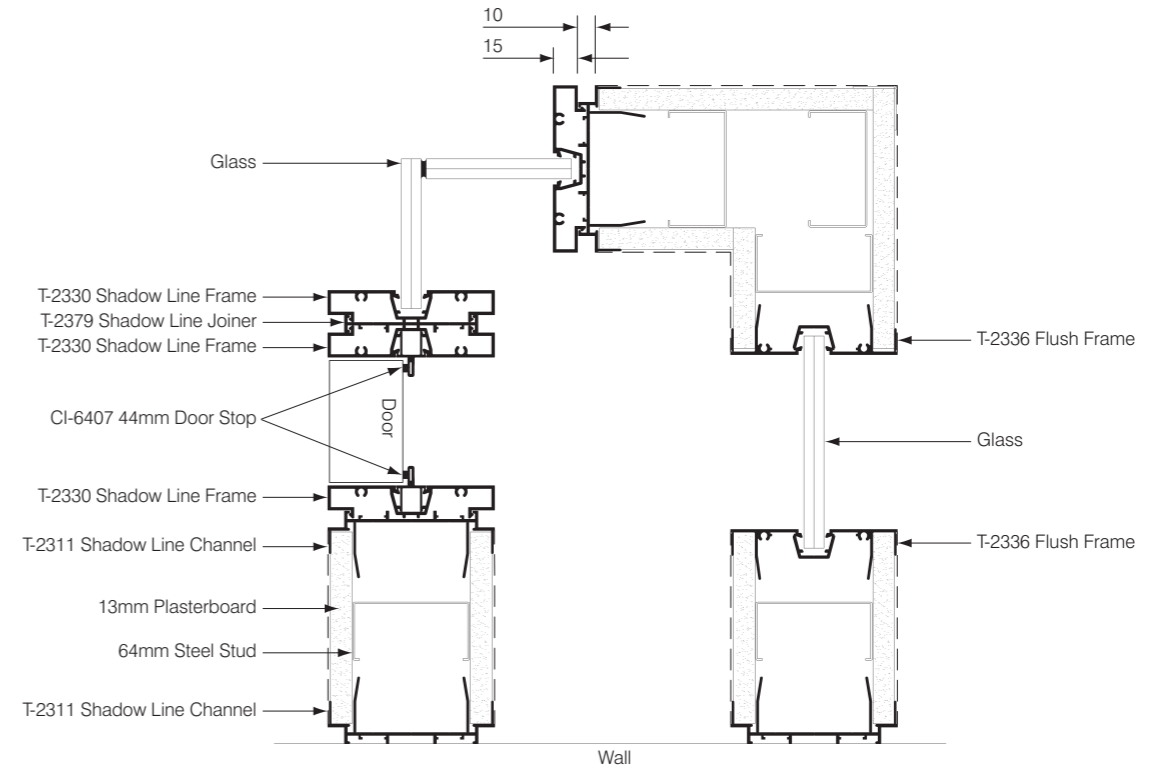

concealed, minimizing the aluminum reveal. Consistent shadow lines are emphasised and form a continuous line that carries around the door, window frames and skirting.

Features of Perforum 90

- 13mm plasterboard, 64mm stud;
 - 100mm recessed skirting;
 - Consistent shadow line to ceiling that flows throughout plaster walls and glazing areas;
 - 90mm wall that offers acoustic performance.
- Estimated sound rating for solid plasterboard walls:
RW 35 – (without insulation)
RW 40 – (with CAB3 Polyester insulation);

- Shadow line between vertical and horizontal mullions;
- Minimal aluminum surface: T-2330 Shadow Line Frame – 15mm edge profile T-2336 Flush Frame – totally concealed edge;
- Accepts 6mm -10mm glass thickness;
- Incorporates 35mm - 44mm door thickness; and
- Glazing pocket designed to accept captive wedge or silicone glazing.

Perforum 90

To suit 64mm Studs / 13mm Plasterboard

Plan View

Half Height Glazing

Full Height Glazing

Full Height Plasterboard

Flush Fit Door Detail