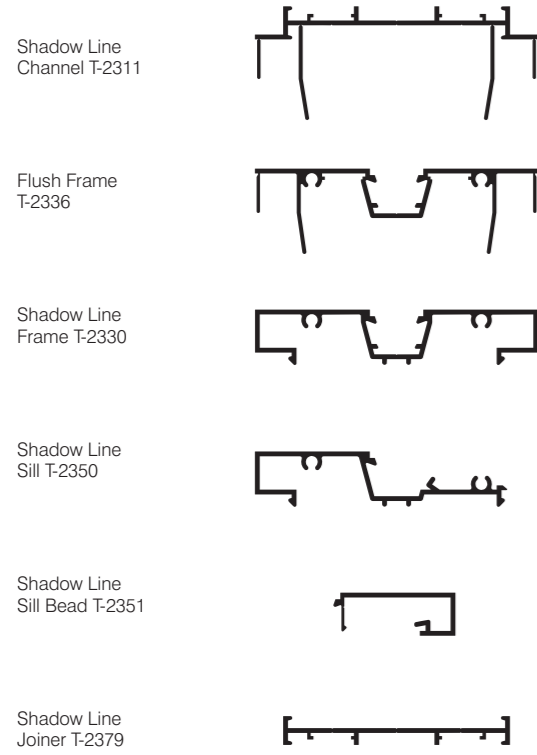

concealed, minimizing the aluminum reveal. Consistent shadow lines are emphasised and form a continuous line that carries around the door, window frames and skirting.

Features of Perforum 90

- 13mm plasterboard, 64mm stud;
 - 100mm recessed skirting;
 - Consistent shadow line to ceiling that flows throughout plaster walls and glazing areas;
 - 90mm wall that offers acoustic performance.
- Estimated sound rating for solid plasterboard walls:
RW 35 – (without insulation)
RW 40 – (with CAB3 Polyester insulation);

- Shadow line between vertical and horizontal mullions;
- Minimal aluminum surface: T-2330 Shadow Line Frame – 15mm edge profile T-2336 Flush Frame – totally concealed edge;
- Accepts 6mm -10mm glass thickness;
- Incorporates 35mm - 44mm door thickness; and
- Glazing pocket designed to accept captive wedge or silicone glazing.

Perforum 90

To suit 64mm Studs / 13mm Plasterboard

Plan View

Half Height Glazing

Full Height Glazing

Full Height Plasterboard

Flush Fit Door Detail