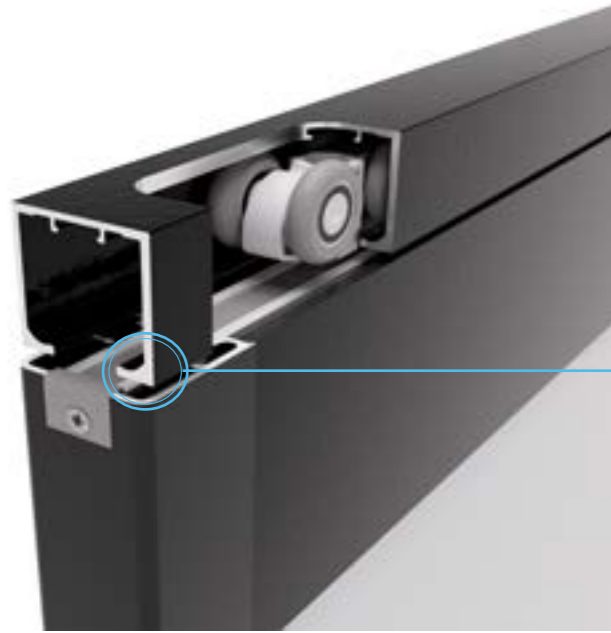

Universal Sliding Track

The CI-5150 Sliding Track is often used in Cavity Slider and 'Coffer' scenarios and styles. The cavity slider is designed for simple installation, is smooth-closing and offers reliable, high-quality performance.

Quick Fix Plate

Available for standard or soft close rollers allowing easy installation on timber and aluminium doors.

Flush Head Track

The CI-5151 Sliding Track is designed for use in flush head applications. Engineered to be positioned within the ceiling, the flush head Arctic Sliding Track offers a clean and elegant minimalist style.

Low Clearance

Low clearance sleeve available for both standard or soft close rollers that allows for a tiny 3mm clearance between the top of the door and the sliding track.