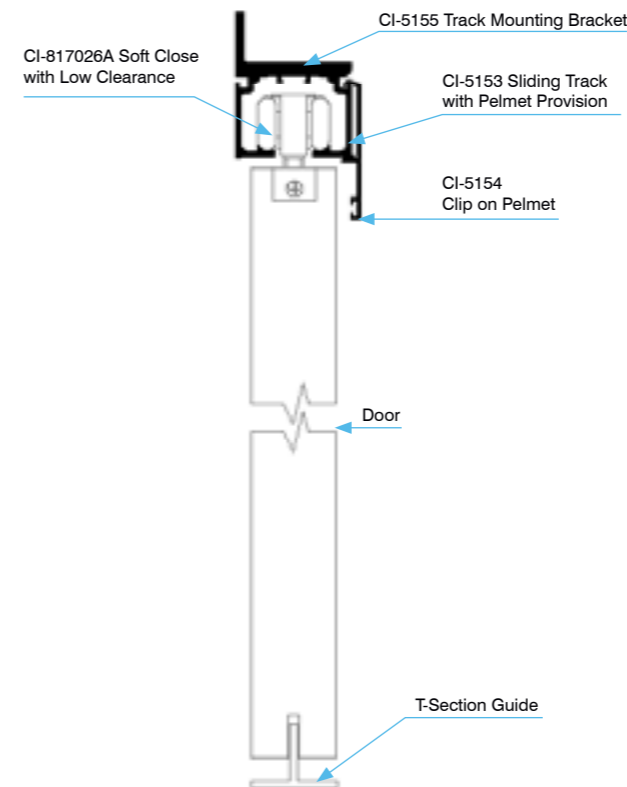

### Flush Head Track

The CI-5151 Sliding Track is designed for use in flush head applications. Engineered to be positioned within the ceiling, the flush head Arctic Sliding Track offers a clean and elegant minimalist style.

### Low Clearance

Low clearance sleeve available for both standard or soft close rollers that allows for a tiny 3mm clearance between the top of the door and the sliding track.

SECTION IMAGE	DESCRIPTION	LENGTH	FINISH	CODE
	CI-5150 Arctic 80 kg Overhead Track	2000mm	Clear Anodise	515020.1
		2000mm	Satin White	515020.W
		3000mm	Clear Anodise	515030.1
		3000mm	Satin White	515030.W
		3000mm	Satin Black	515030.2B
		6500mm	Clear Anodise	515065.1
	CI-5151 Arctic 80 kg Overhead Track with Flanges	2000mm	Clear Anodise	515120.1
		2000mm	Satin White	515120.W
		3000mm	Clear Anodise	515130.1
		3000mm	Satin White	515130.W
		3000mm	Satin Black	515130.2B
		3000mm	Clear Anodise	515130.1
	CI-5153 Arctic 80 kg Sliding Track With Pelmet Provision	3000mm	Satin White	515330.W
		3000mm	Satin Black	515330.2B
		3000mm	Clear Anodise	515430.1
		3000mm	Satin White	515430.W
		3000mm	Satin Black	515430.2B
			CI-5154 Clip on Pelmet	3000mm
3000mm	Satin White			515430.W
	CI-5155 Track Mounting Bracket	3000mm	Clear Anodise	515530.1

CI-5150 UNIVERSAL SLIDING TRACK

CI-5151 FLUSH HEAD SLIDING TRACK

CI-5153 SLIDING TRACK WITH PELMET PROVISION

CI-5153 SLIDING TRACK WITH PELMETS