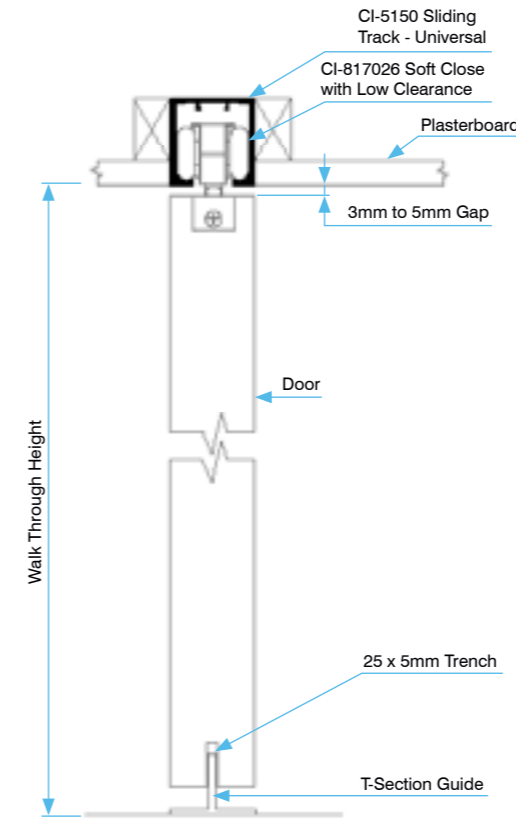

### Flush Head Track

The CI-5151 Sliding Track is designed for use in flush head applications. Engineered to be positioned within the ceiling, the flush head Arctic Sliding Track offers a clean and elegant minimalist style.

### Low Clearance

Low clearance sleeve available for both standard or soft close rollers that allows for a tiny 3mm clearance between the top of the door and the sliding track.

SECTION IMAGE	DESCRIPTION	LENGTH	FINISH	CODE
	CI-5150 Arctic 80 kg Overhead Track	2000mm	Clear Anodise	515020.1
		2000mm	Satin White	515020.W
		3000mm	Clear Anodise	515030.1
		3000mm	Satin White	515030.W
		3000mm	Satin Black	515030.2B
		6500mm	Clear Anodise	515065.1
	CI-5151 Arctic 80 kg Overhead Track with Flanges	2000mm	Clear Anodise	515120.1
		2000mm	Satin White	515120.W
		3000mm	Clear Anodise	515130.1
		3000mm	Satin White	515130.W
		3000mm	Satin Black	515130.2B
		3000mm	Clear Anodise	515130.1
	CI-5153 Arctic 80 kg Sliding Track With Pelmet Provision	3000mm	Satin White	515330.W
		3000mm	Satin Black	515330.2B
		3000mm	Clear Anodise	515430.1
		3000mm	Satin White	515430.W
		3000mm	Satin Black	515430.2B
			CI-5154 Clip on Pelmet	3000mm
3000mm	Satin White			515430.W
	CI-5155 Track Mounting Bracket	3000mm	Clear Anodise	515530.1

CI-5150 UNIVERSAL SLIDING TRACK

CI-5151 FLUSH HEAD SLIDING TRACK

CI-5153 SLIDING TRACK WITH PELMET PROVISION

CI-5153 SLIDING TRACK WITH PELMETS