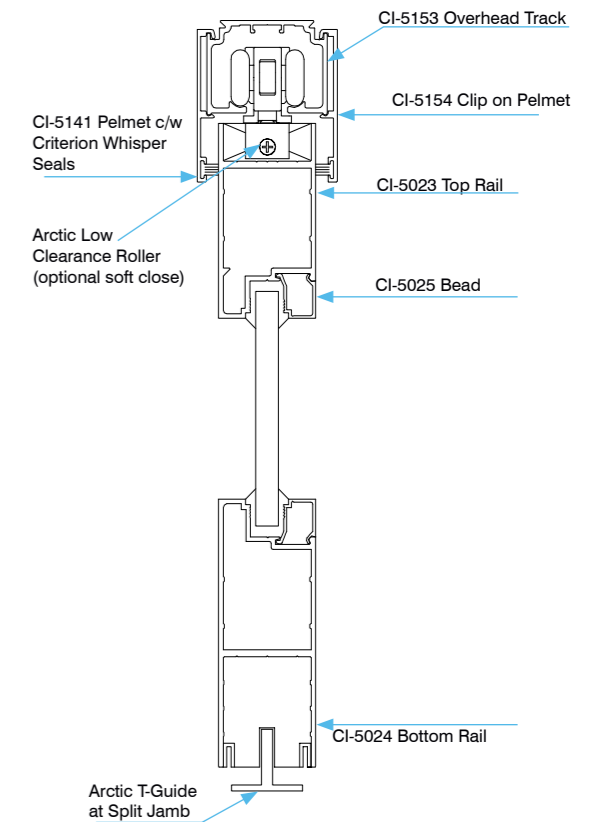

CI-5150 UNIVERSAL SLIDING TRACK

CI-5151 FLUSH HEAD SLIDING TRACK

CI-5153 SLIDING TRACK WITH PELMET PROVISION

CI-5153 SLIDING TRACK WITH PELMETS