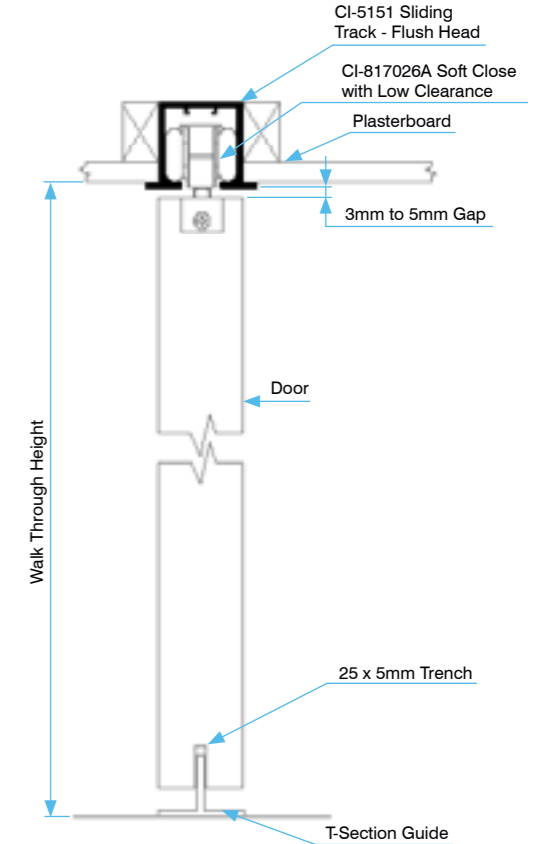

### Flush Head Track

The CI-5151 Sliding Track is designed for use in flush head applications. Engineered to be positioned within the ceiling, the flush head Arctic Sliding Track offers a clean and elegant minimalist style.

### Low Clearance

Low clearance sleeve available for both standard or soft close rollers that allows for a tiny 3mm clearance between the top of the door and the sliding track.

SECTION IMAGE	DESCRIPTION	LENGTH	FINISH	CODE
	CI-5150 Arctic 80 kg Overhead Track	2000mm	Clear Anodise	515020.1
		2000mm	Satin White	515020.W
		3000mm	Clear Anodise	515030.1
		3000mm	Satin White	515030.W
		3000mm	Satin Black	515030.2B
		6500mm	Clear Anodise	515065.1
	CI-5151 Arctic 80 kg Overhead Track with Flanges	2000mm	Clear Anodise	515120.1
		2000mm	Satin White	515120.W
		3000mm	Clear Anodise	515130.1
		3000mm	Satin White	515130.W
		3000mm	Satin Black	515130.2B
		3000mm	Clear Anodise	515130.1
	CI-5153 Arctic 80 kg Sliding Track With Pelmet Provision	3000mm	Satin White	515330.W
		3000mm	Satin Black	515330.2B
		3000mm	Clear Anodise	515430.1
		3000mm	Satin White	515430.W
		3000mm	Satin Black	515430.2B
			CI-5154 Clip on Pelmet	3000mm
3000mm	Satin White			515430.W
	CI-5155 Track Mounting Bracket	3000mm	Clear Anodise	515530.1

CI-5150 UNIVERSAL SLIDING TRACK

CI-5151 FLUSH HEAD SLIDING TRACK

CI-5153 SLIDING TRACK WITH PELMET PROVISION

CI-5153 SLIDING TRACK WITH PELMETS