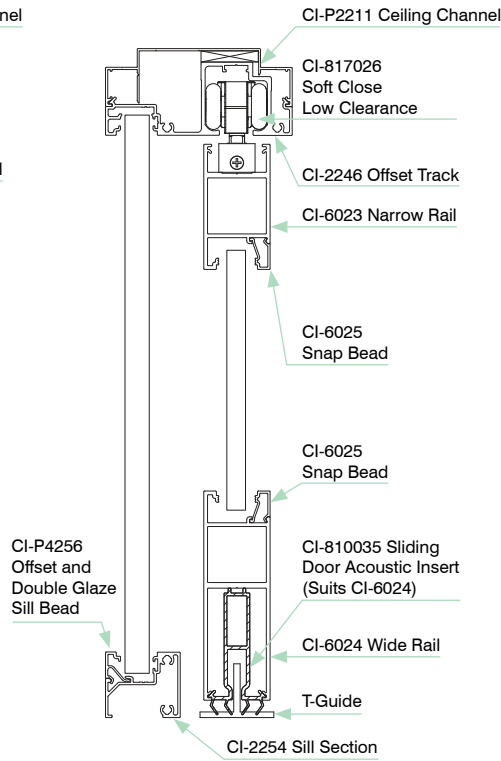

PLATINUM 90 INTEGRATED TOP ROLLER

B.02