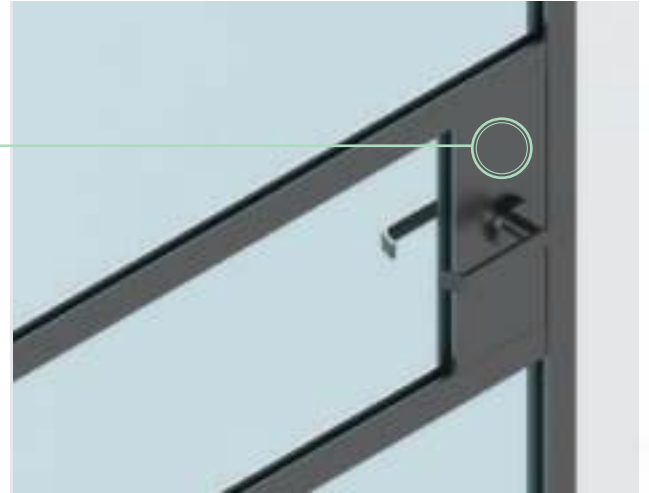

Barwon Door

BARWON DOOR - COMMERCIAL

FEATURES

Slimline Stile Door

The Slimline Door Stile is a sleek 42mm.

Narrow Stile Door

The 72mm Narrow Door Stile allows for a Narrow Backset Mortice Lock.

Wide Stile Door

The 112mm Wide Door Stile allows for a 60mm Backset Mortice Lock.

Lock Box

Incorporating a lock box into the Slimline Stile Door allows for a 89mm Backset Mortice Lock to be installed.

Designed to suit Arctic Sliding Track

The Narrow Rail is designed for quick and easy installation of the Arctic Low Clearance Sleeve.

Suits steel door frames

Mount into new or existing steel door frames including Split and Ezy Jamb.

BARWON DOORS - 38MM SUITE