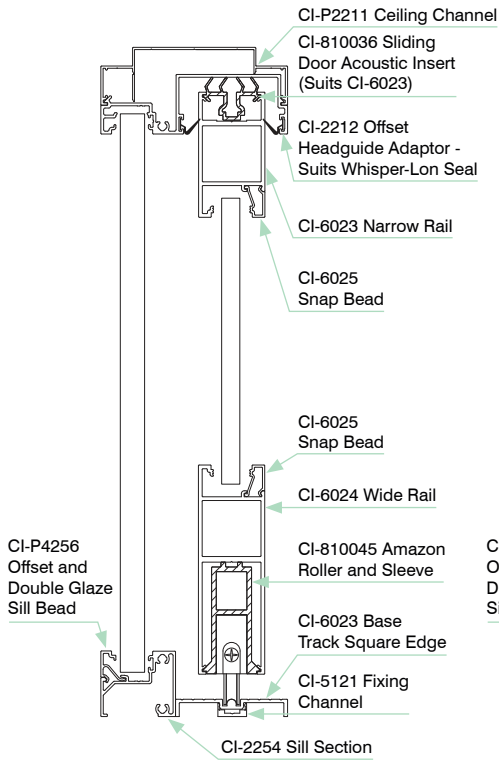

BARWON DOOR CONFIGURATIONS

WIDE STILE

NARROW STILE

SLIMLINE STILE

MAXIMUM DOOR SIZE GUIDE

GLASS TYPE	HEIGHT	WIDTH
6.38mm	2700mm	1050mm
10.38mm	3000mm	2000mm
12.38mm	3000mm	1900mm

BARWON ELEVATIONS

PLATINUM 90 INTEGRATED BOTTOM ROLLER