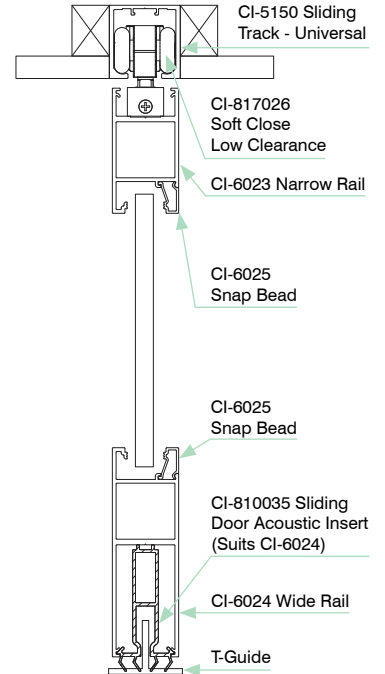

ARCTIC SLIDING SYSTEM

B.03