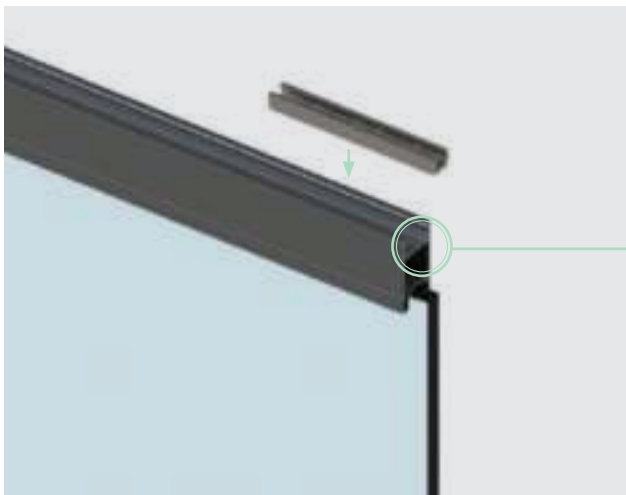

Lock Box

Incorporating a lock box into the Slimline Stile Door allows for a 89mm Backset Mortice Lock to be installed.