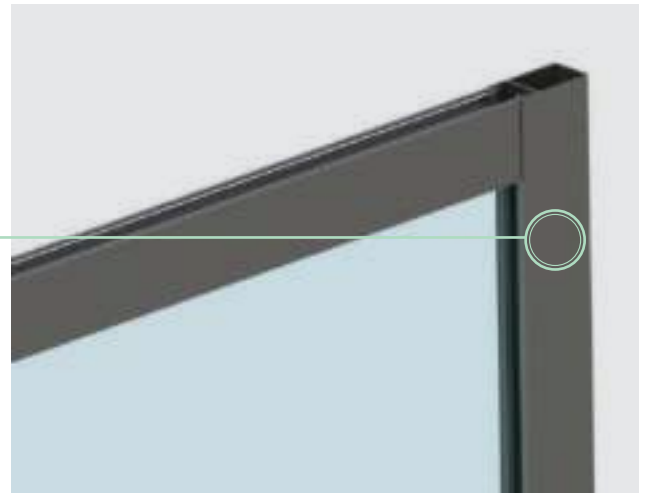

Barwon Door

BARWON DOOR - COMMERCIAL

FEATURES

Slimline Stile Door

The Slimline Door Stile is a sleek 42mm.

Narrow Stile Door

The 72mm Narrow Door Stile allows for a Narrow Backset Mortice Lock.

Wide Stile Door

The Narrow Rail is designed for quick and easy installation of the Arctic Low Clearance Sleeve.

Suits steel door frames

Mount into new or existing steel door frames including Split and Ezy Jamb.

BARWON DOORS - 38MM SUITE