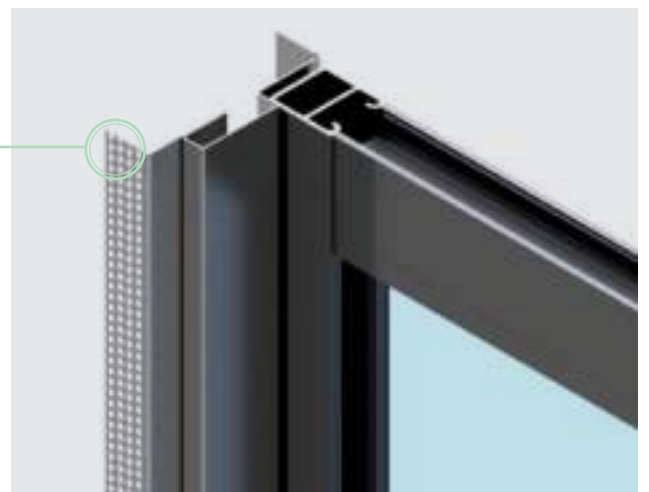

The 112mm Wide Door Stile allows for a 60mm Backset Mortice Lock.

Lock Box

Incorporating a lock box into the Slimline Stile Door allows for a 89mm Backset Mortice Lock to be installed.

Designed to suit Arctic Sliding Track

The Narrow Rail is designed for quick and easy installation of the Arctic Low Clearance Sleeve.

Suits steel door frames

Mount into new or existing steel door frames including Split and Ezy Jamb.

BARWON DOORS - 38MM SUITE