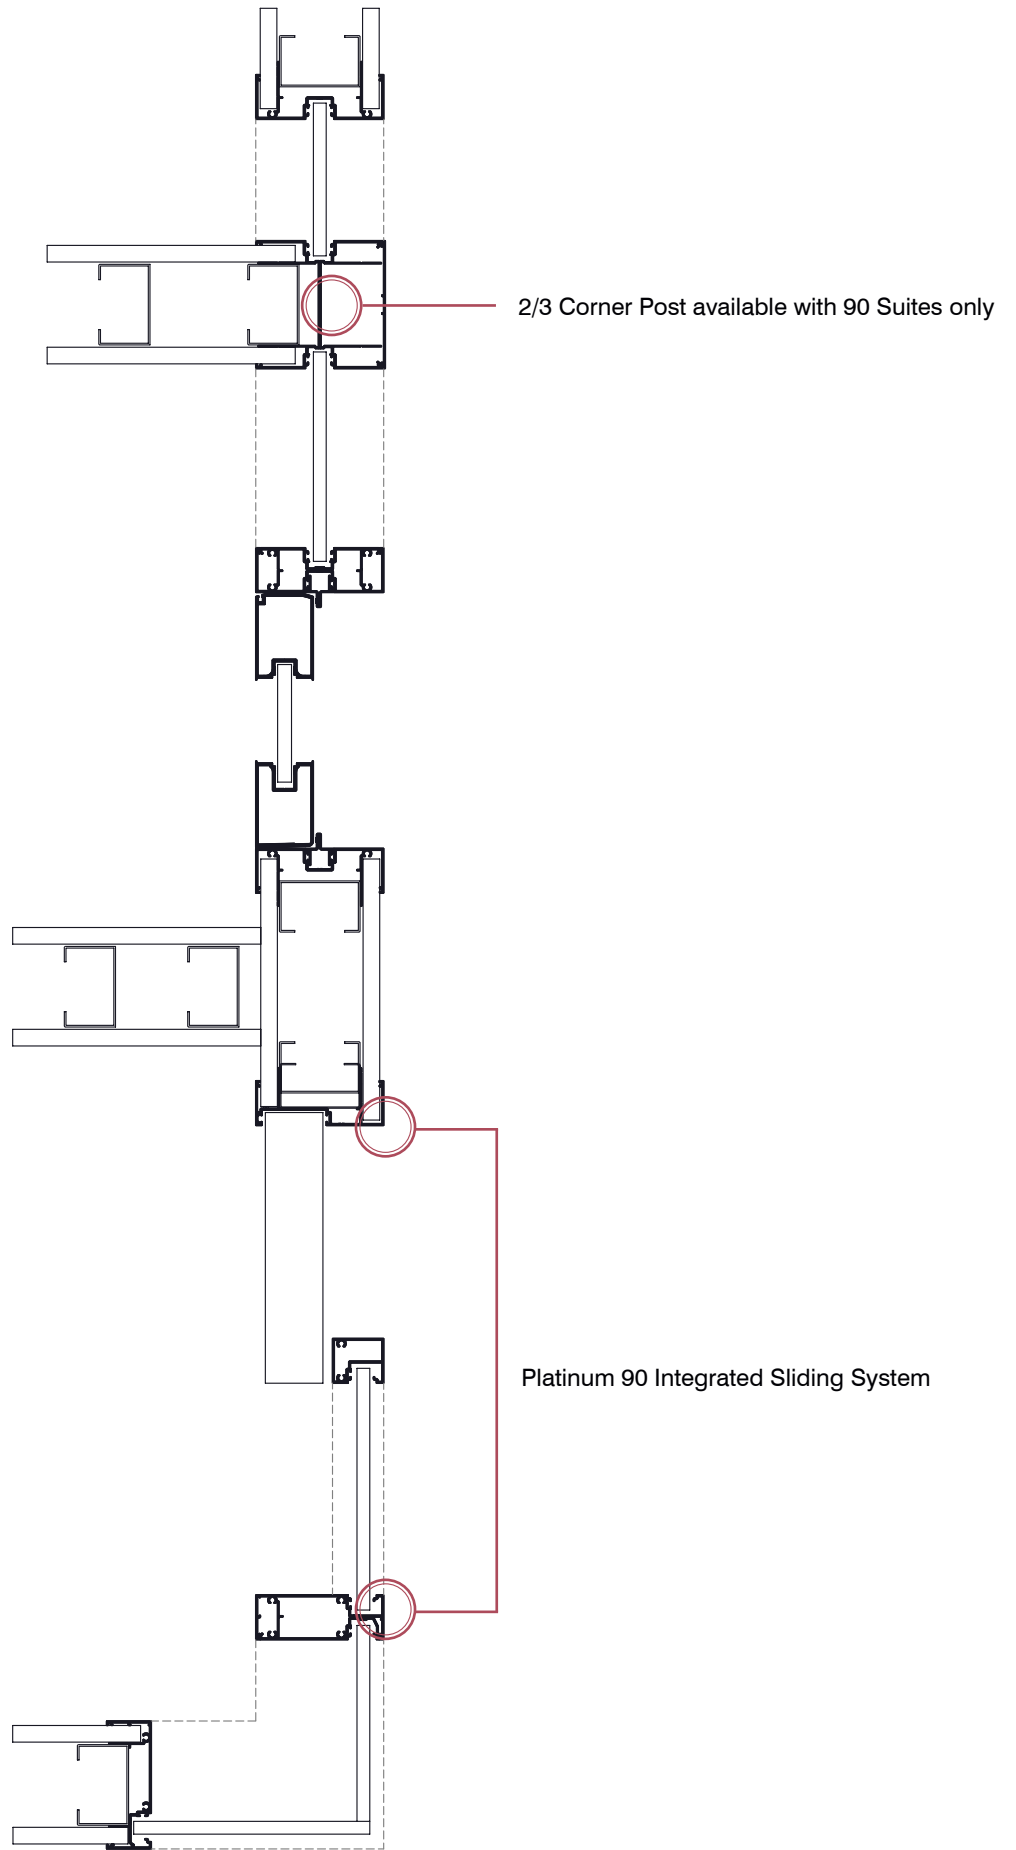

PLATINUM PLAN VIEW

P.13