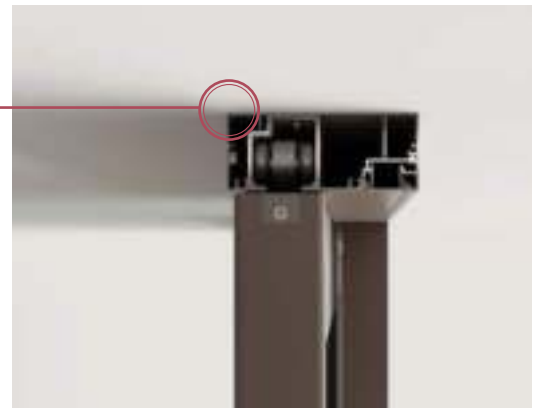

Suits Ceiling Channel With No Shadowline

Top Roller

Suits the CI-L2410 Ceiling Channel with no shadowline.

Suits 10mm Shadowline Ceiling Channel

Bottom Roller

Suits the CI-P2211 Ceiling Channel with 10mm shadowline. This requires a 13mm MDF packer between the offset headguide adaptor and the ceiling channel.