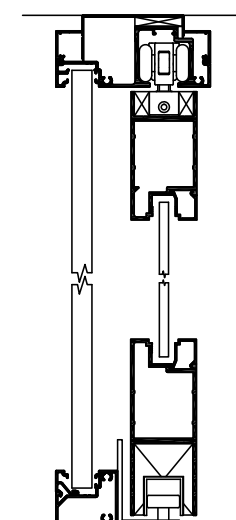

PLATINUM ELEVATIONS

P.11

*Available with Platinum 90 only.