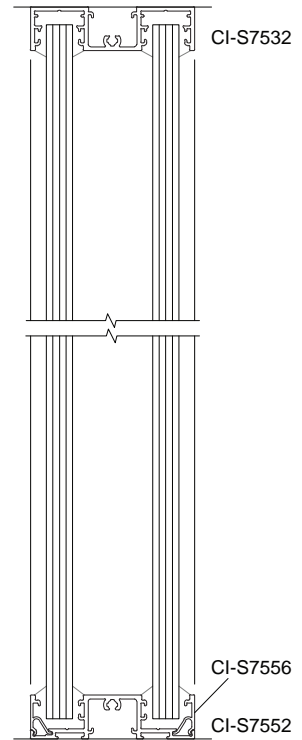

**SVELTE 75
Double Glaze**