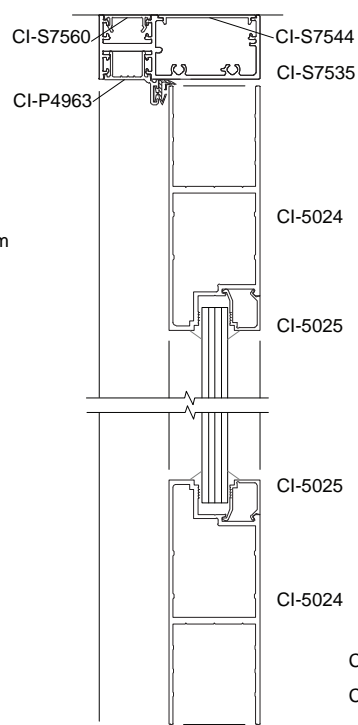

**SVELTE 75
Timber Door 38 mm Wide**

**SVELTE 75
Aurora Door 44 mm Wide**

**SVELTE 75
Sliding Door - Top Roller**

SVELTE PLAN VIEWS

SVELTE 36 Single Glaze

SVELTE 36 Single Glaze Sidelight and Aluminium Door