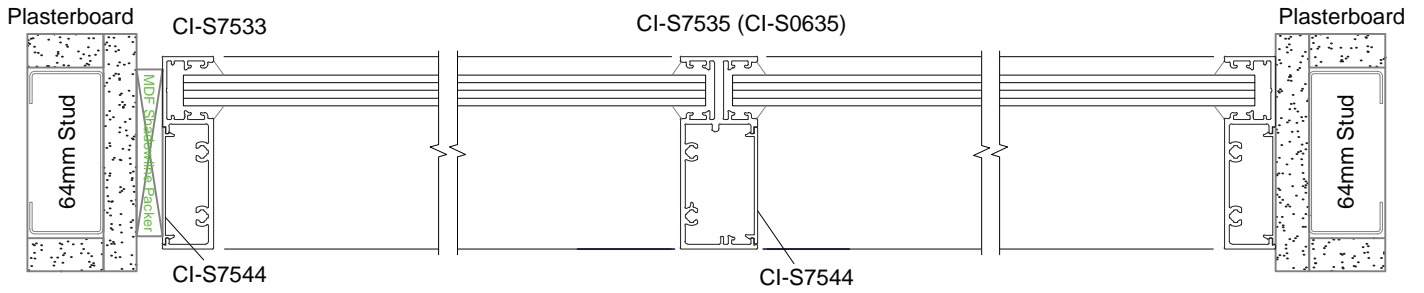

**SVELTE 75
Timber Door 38 mm Wide**

**SVELTE 75
Aurora Door 44 mm Wide**

**SVELTE 75
Sliding Door - Top Roller**

SVELTE PLAN VIEWS

SVELTE 36 Single Glaze

SVELTE 36 Single Glaze Sidelight and Aluminium Door

SVELTE 36 Single Glaze with Midrail

SVELTE 75 Offset Glaze with Back to Back Frame

**SVELTE 75
Offset Glaze with Mullion**

**SVELTE 75
Timber Hinged Door**

**SVELTE 75
Double Glaze Side Light and Aluminium Hinge Door with Offset Door Stop**