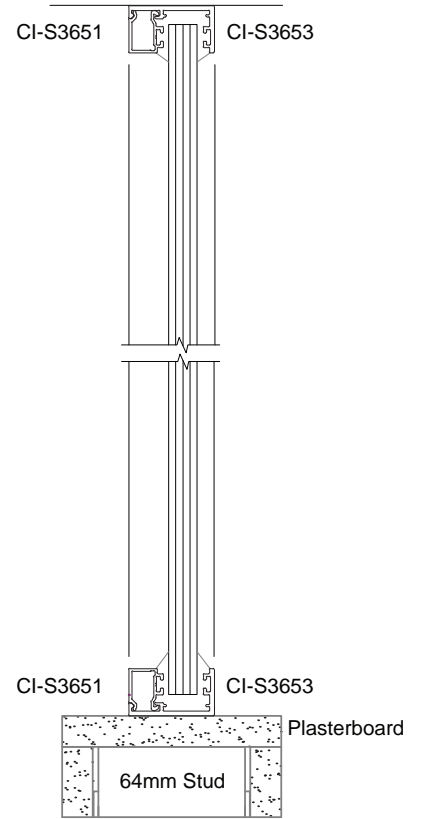

SVELTE ELEVATION VIEWS

SVELTE 36
Slimline Single Glaze

SVELTE 36
Slimline Single Glaze
with Back to Back Frame Cap

SVELTE 36
Slimline Single Glaze
Half Wall

SVELTE 36
Slimline Single Glaze
with Mid rail

SVELTE 36
Aluminium Hinged Door
(Barwon)

**SVELTE 75
Timber Door 38 mm Wide**

**SVELTE 75
Aurora Door 44 mm Wide**

**SVELTE 75
Sliding Door - Top Roller**

SVELTE PLAN VIEWS

SVELTE 36 Single Glaze

SVELTE 36 Single Glaze Sidelight and Aluminium Door