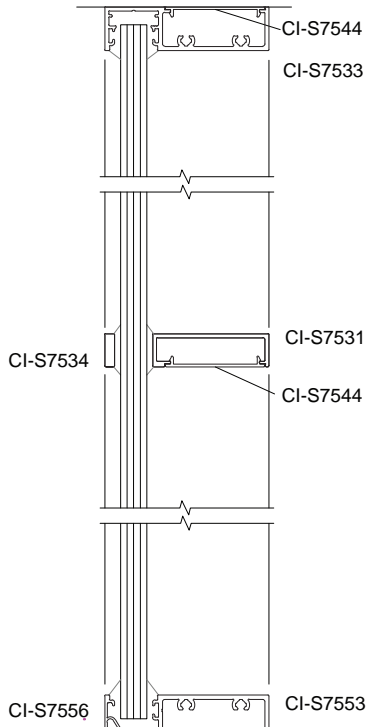

**SVELTE 75
Offset Glaze
with Back to Back Frame**