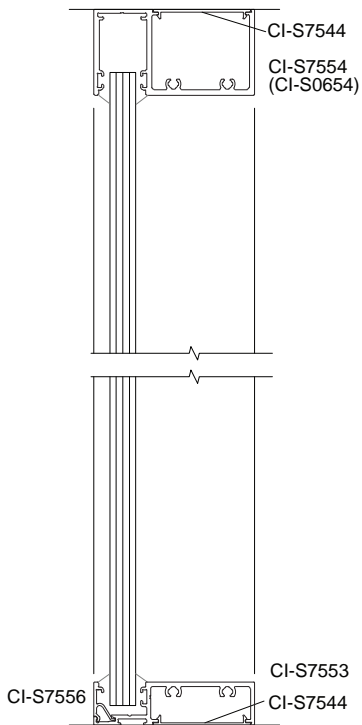

**SVELTE 75
Timber Door 38 mm Wide**

**SVELTE 75
Aurora Door 44 mm Wide**

**SVELTE 75
Sliding Door - Top Roller**

SVELTE PLAN VIEWS

SVELTE 36 Single Glaze

SVELTE 36 Single Glaze Sidelight and Aluminium Door