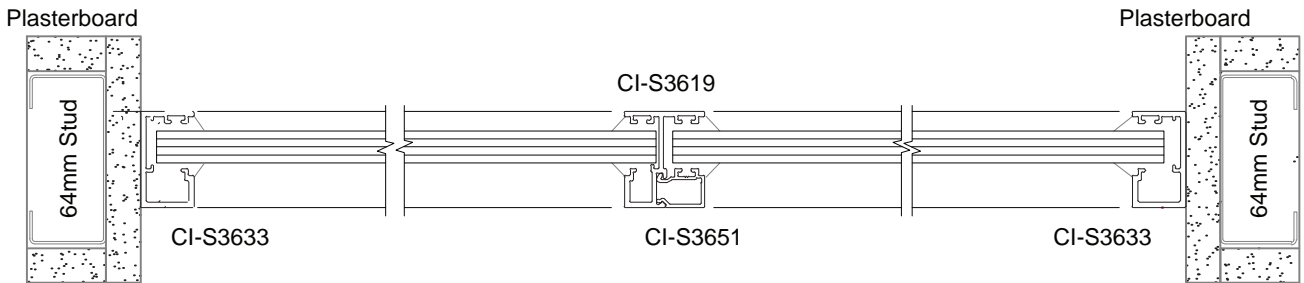

**SVELTE 75
Timber Door 38 mm Wide**

**SVELTE 75
Aurora Door 44 mm Wide**

**SVELTE 75
Sliding Door - Top Roller**

SVELTE PLAN VIEWS

SVELTE 36 Single Glaze

SVELTE 36 Single Glaze Sidelight and Aluminium Door

SVELTE 36 Single Glaze with Midrail

SVELTE 75 Offset Glaze with Back to Back Frame

**SVELTE 75
Offset Glaze with Mullion**

**SVELTE 75
Timber Hinged Door**

**SVELTE 75
Double Glaze Side Light and Aluminium Hinge Door with Offset Door Stop**