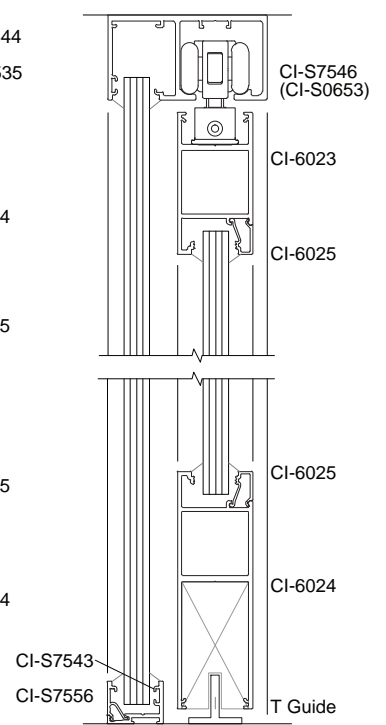

**SVELTE 75
Timber Door 38 mm Wide**

**SVELTE 75
Aurora Door 44 mm Wide**

**SVELTE 75
Sliding Door - Top Roller**

SVELTE PLAN VIEWS

SVELTE 36 Single Glaze

SVELTE 36 Single Glaze Sidelight and Aluminium Door