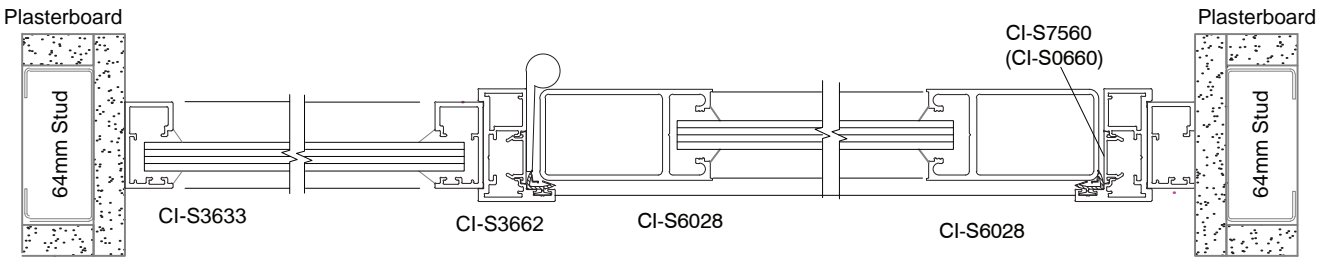

**SVELTE 75
Timber Door 38 mm Wide**

**SVELTE 75
Aurora Door 44 mm Wide**

**SVELTE 75
Sliding Door - Top Roller**

SVELTE PLAN VIEWS

SVELTE 36 Single Glaze

SVELTE 36 Single Glaze Sidelight and Aluminium Door

SVELTE 36 Single Glaze with Midrail

SVELTE 75 Offset Glaze with Back to Back Frame

**SVELTE 75
Offset Glaze with Mullion**

**SVELTE 75
Timber Hinged Door**

**SVELTE 75
Double Glaze Side Light and Aluminium Hinge Door with Offset Door Stop**