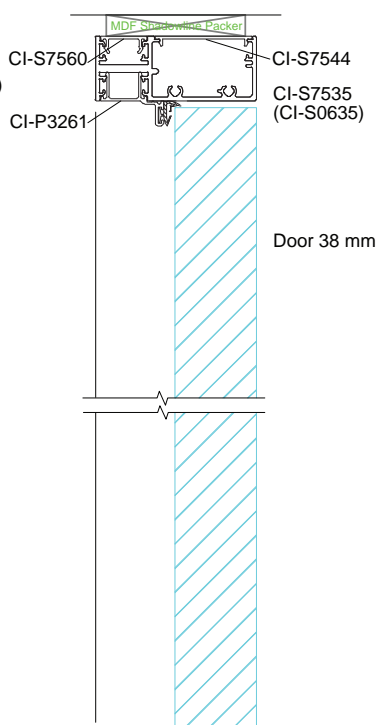

**SVELTE 75
Timber Door 38 mm Wide**

**SVELTE 75
Aurora Door 44 mm Wide**

**SVELTE 75
Sliding Door - Top Roller**

SVELTE PLAN VIEWS

SVELTE 36 Single Glaze

SVELTE 36 Single Glaze Sidelight and Aluminium Door