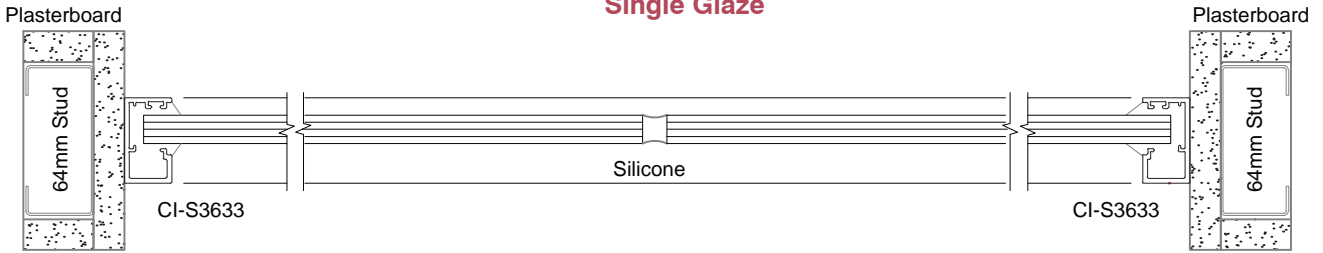

**SVELTE 75
Timber Door 38 mm Wide**

**SVELTE 75
Aurora Door 44 mm Wide**

**SVELTE 75
Sliding Door - Top Roller**

SVELTE PLAN VIEWS

SVELTE 36 Single Glaze

SVELTE 36 Single Glaze Sidelight and Aluminium Door

SVELTE 36 Single Glaze with Midrail

SVELTE 75 Offset Glaze with Back to Back Frame

**SVELTE 75
Offset Glaze with Mullion**

**SVELTE 75
Timber Hinged Door**

**SVELTE 75
Double Glaze Side Light and Aluminium Hinge Door with Offset Door Stop**