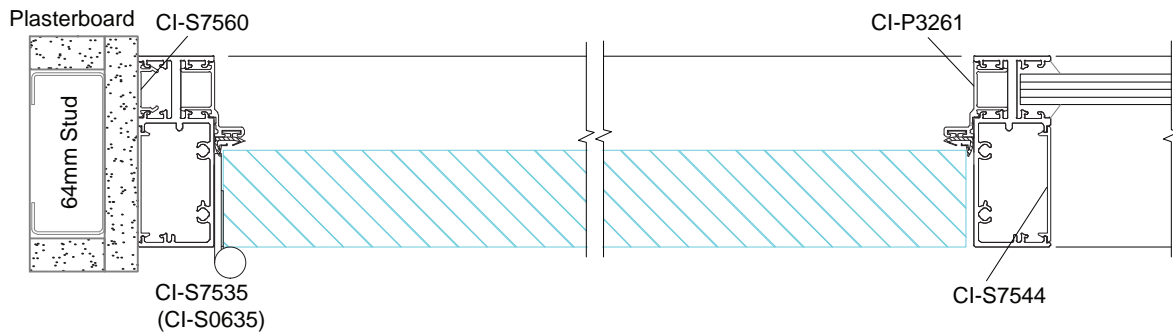

**SVELTE 75
Timber Door 38 mm Wide**

**SVELTE 75
Aurora Door 44 mm Wide**

**SVELTE 75
Sliding Door - Top Roller**

SVELTE PLAN VIEWS

SVELTE 36 Single Glaze

SVELTE 36 Single Glaze Sidelight and Aluminium Door

SVELTE 36 Single Glaze with Midrail

SVELTE 75 Offset Glaze with Back to Back Frame

**SVELTE 75
Offset Glaze with Mullion**

**SVELTE 75
Timber Hinged Door**

**SVELTE 75
Double Glaze Side Light and Aluminium Hinge Door with Offset Door Stop**

**SVELTE 75
Sliding Door with Lock and Offset Glaze Side Light**

SVELTE HARDWARE

IMAGE	DESCRIPTION	FINISH	UNIT	CODE
Door Rollers				
	Arctic Revolution Low Clearance Roller Pack (Rollers, Track stops, Spanner, Screws)	—	Each	817022A
	Arctic Revolution 80kg Soft Close Low Clearance, Roller Pack (Rollers, Track stops, Spanner, Screws)	—	Each	817026A
	Arctic Revolution 40kg Soft Close Low Clearance Roller Pack (Rollers, Track stops, Spanner, Screws)	—	Each	817027A
	Arctic Revolution 120kg Soft Close Low Clearance Roller Pack (Rollers, Track stops, Spanner, Screws)	—	Each	817028A
	Plastic T Guide	White	Each	817035
	Arctic Track Opening Cap	White	Each	817415
Brackets				
	Svelte Corner Bracket	—	Each	817513
	Svelte Corner Stake	—	Each	817715
	Svelte Angle Bracket	—	Each	817716
	Svelte 36 Corner Insert (Zinc Die Cast)	—	Each	S36704
	Svelte 36 Corner Insert (1.6mm Zinc anneal)	—	Each	S36703
	Svelte 75 Corner Stake Bracket RH (1.6mm Zinc anneal)	—	Each	S75705
	Svelte 75 Corner Stake Bracket LH (1.6mm Zinc anneal)	—	Each	S75707
	Svelte 75 Corner Stake RH (Zinc Die Cast)	—	Each	S75709
	Svelte 75 Corner Stake LH (Zinc Die Cast)	—	Each	S75712
	Svelte 75 Sliding Track Receiver Bracket	—	Each	810037
Handle				
	Svelte Door Handle - 300C	SSS	Pair	817722
		Black	Pair	817722.BA
Roller Bolt				
	Slimline Roller Bolt	—	Each	801009