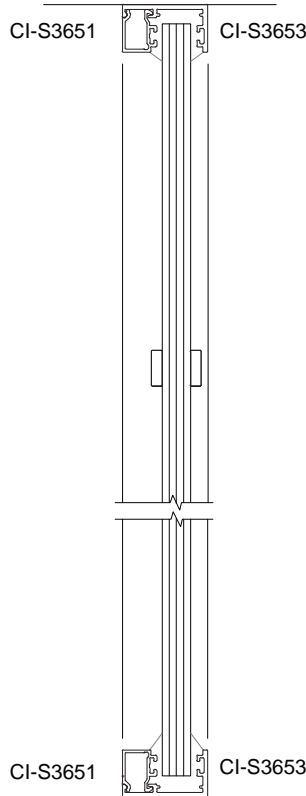

SVELTE 36
Slimline Single Glaze
with Back to Back Frame Cap