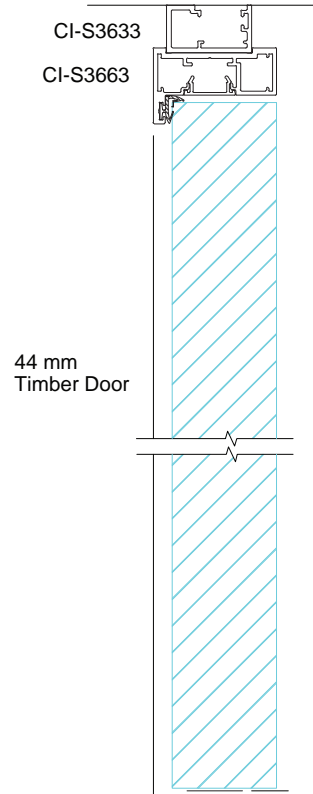

SVELTE 36
Aluminium Hinged Door
(Barwon)