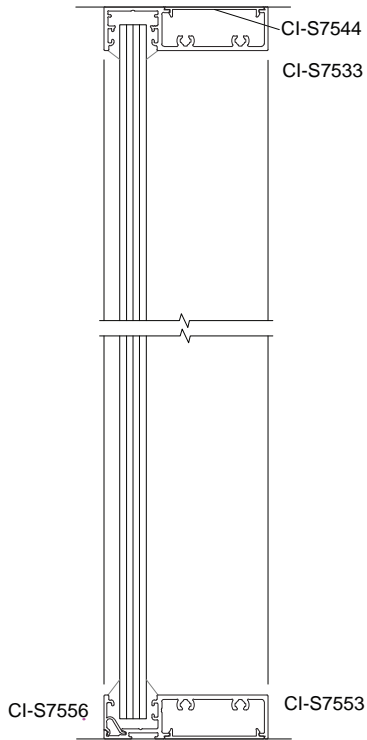

**SVELTE 75
Offset Glaze**