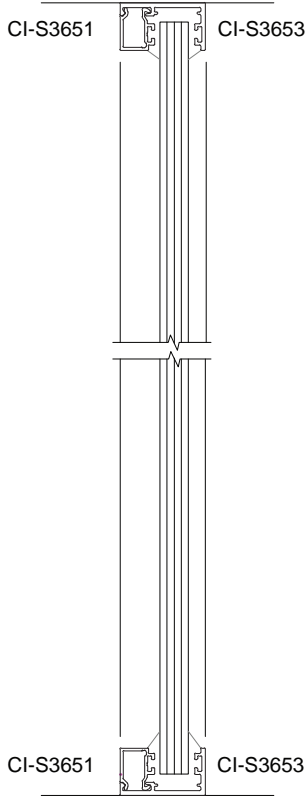

SVELTE 75

SECTION IMAGE	DESCRIPTION	LENGTH	CODE
	CI-S7535 (S0635) Svelte Front Glazing Frame	6500mm	S753565
	CI-S7533 Svelte 75 Offset Frame	2800mm	S753328
		6500mm	S753365
	CI-S7553 Svelte 75 Offset Sill	2800mm	S755328
		6500mm	S755365
	CI-S7556 Svelte 75 Sill Bead	2800mm	S755628
		6500mm	S755665
	CI-S7532 Svelte 75 Double Glaze Frame	2800mm	S753228
		6500mm	S753265
	CI-S7552 Svelte 75 Double Glaze Sill	2800mm	S755228
		6500mm	S755265
	CI-S7542 (S0642) Svelte Double Glazing Adaptor	6500mm	S754265
	CI-S7562 (S0656) Svelte Front Glazed Door Jamb - 38mm Doors	6500mm	S756265
	CI-S7563 (S0657) Svelte Front Glazed Door Jamb - 44mm Doors	6500mm	S756365
	CI-S7560 (S0660) Svelte Pocket Filler	2800mm	S756028
		6500mm	S756065
	CI-S7544 (S0644) Svelte Flat Filler	3200mm	S754432
	CI-S7545 (S0645) Svelte Offset Frame Adaptor	2800mm	S754528
	CI-S7521 (S6021) Svelte Frame Fixing Channel	2800mm	S752128
		6500mm	S752165
	CI-S7531 (S6031) Back to Back Frame	2800mm	S753128
	CI-S7534 (S0634) Back to Back Frame Cap	2800mm	S753428
	CI-P4262 Door Stop 35mm	6500mm	P426265
	CI-P3261 Door Stop 38mm	6500mm	P326165
	CI-P4963 Door Stop 44mm	6500mm	P496365

SVELTE SLIDING TRACK

SECTION IMAGE	DESCRIPTION	LENGTH	CODE
	CI-S7546 (S0653) Svelte Offset Track (Top Roller)	5500mm	S754655
	CI-S7554 (S0654) Svelte 40mm Window Frame	6500mm	S755465
	CI-S7514 Svelte 75 Receiver Channel	6500mm	S751465
	CI-S7593 Svelte 75 - 26 x 20mm Offset Glazing Channel	2800mm	S759328
		6500mm	S759365
	CI-7543 Svelte 75 - 26 x 20mm Offset Glazing Sill	6500mm	S754365

SVELTE ELEVATION VIEWS

SVELTE 36
Slimline Single Glaze

SVELTE 36
Slimline Single Glaze
with Back to Back Frame Cap

SVELTE 36
Slimline Single Glaze
Half Wall

SVELTE 36
Slimline Single Glaze
with Mid rail

SVELTE 36
Aluminium Hinged Door
(Barwon)