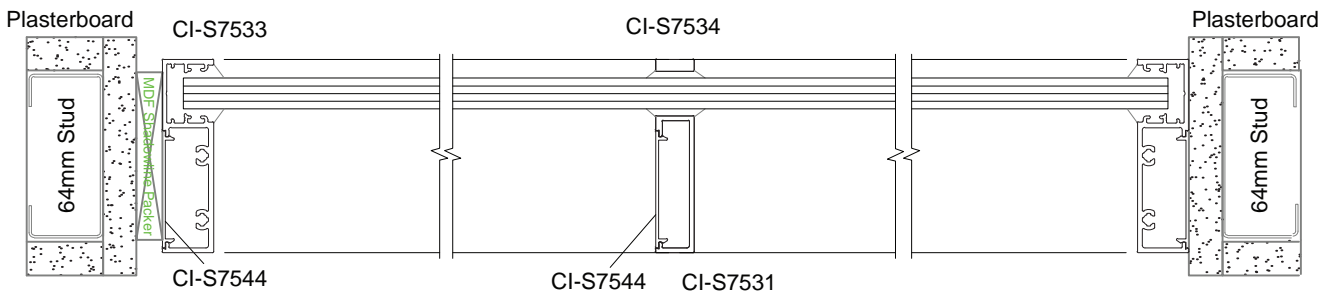

**SVELTE 75
Timber Door 38 mm Wide**

**SVELTE 75
Aurora Door 44 mm Wide**

**SVELTE 75
Sliding Door - Top Roller**

SVELTE PLAN VIEWS

SVELTE 36 Single Glaze

SVELTE 36 Single Glaze Sidelight and Aluminium Door

SVELTE 36 Single Glaze with Midrail

SVELTE 75 Offset Glaze with Back to Back Frame

**SVELTE 75
Offset Glaze with Mullion**

**SVELTE 75
Timber Hinged Door**

**SVELTE 75
Double Glaze Side Light and Aluminium Hinge Door with Offset Door Stop**