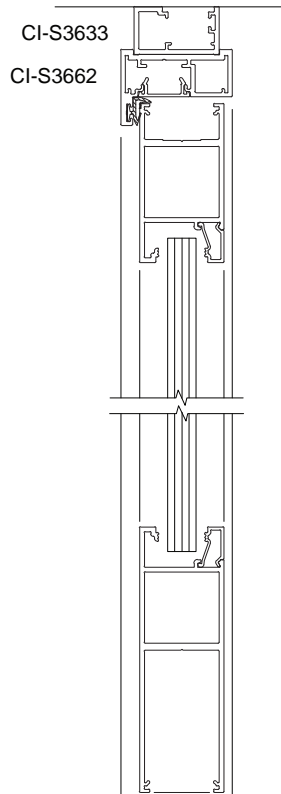

SVELTE ELEVATION VIEWS

SVELTE 36
Slimline Single Glaze

SVELTE 36
Slimline Single Glaze
with Back to Back Frame Cap

SVELTE 36
Slimline Single Glaze
Half Wall

SVELTE 36
Slimline Single Glaze
with Mid rail

SVELTE 36
Aluminium Hinged Door
(Barwon)