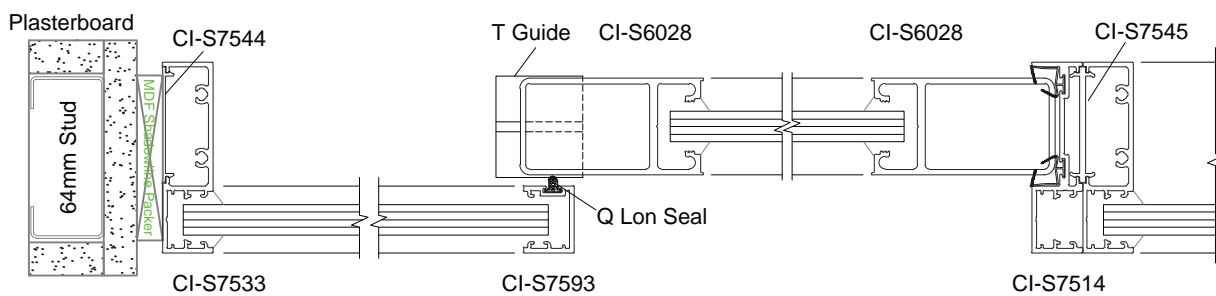

**SVELTE 75
Timber Door 38 mm Wide**

**SVELTE 75
Aurora Door 44 mm Wide**

**SVELTE 75
Sliding Door - Top Roller**

SVELTE PLAN VIEWS

SVELTE 36 Single Glaze

SVELTE 36 Single Glaze Sidelight and Aluminium Door

SVELTE 36 Single Glaze with Midrail

SVELTE 75 Offset Glaze with Back to Back Frame

**SVELTE 75
Offset Glaze with Mullion**

**SVELTE 75
Timber Hinged Door**

**SVELTE 75
Double Glaze Side Light and Aluminium Hinge Door with Offset Door Stop**

**SVELTE 75
Sliding Door with Lock and Offset Glaze Side Light**

SVELTE HARDWARE

IMAGE	DESCRIPTION	FINISH	UNIT	CODE
Door Rollers				
	Arctic Revolution Low Clearance Roller Pack (Rollers, Track stops, Spanner, Screws)	—	Each	817022A
	Arctic Revolution 80kg Soft Close Low Clearance, Roller Pack (Rollers, Track stops, Spanner, Screws)	—	Each	817026A
	Arctic Revolution 40kg Soft Close Low Clearance Roller Pack (Rollers, Track stops, Spanner, Screws)	—	Each	817027A
	Arctic Revolution 120kg Soft Close Low Clearance Roller Pack (Rollers, Track stops, Spanner, Screws)	—	Each	817028A
	Plastic T Guide	White	Each	817035
	Arctic Track Opening Cap	White	Each	817415
Brackets				
	Svelte Corner Bracket	—	Each	817513
	Svelte Corner Stake	—	Each	817715
	Svelte Angle Bracket	—	Each	817716
	Svelte 36 Corner Insert (Zinc Die Cast)	—	Each	S36704
	Svelte 36 Corner Insert (1.6mm Zinc anneal)	—	Each	S36703
	Svelte 75 Corner Stake Bracket RH (1.6mm Zinc anneal)	—	Each	S75705
	Svelte 75 Corner Stake Bracket LH (1.6mm Zinc anneal)	—	Each	S75707
	Svelte 75 Corner Stake RH (Zinc Die Cast)	—	Each	S75709
	Svelte 75 Corner Stake LH (Zinc Die Cast)	—	Each	S75712
	Svelte 75 Sliding Track Receiver Bracket	—	Each	810037
Handle				
	Svelte Door Handle - 300C	SSS	Pair	817722
		Black	Pair	817722.BA
Roller Bolt				
	Slimline Roller Bolt	—	Each	801009