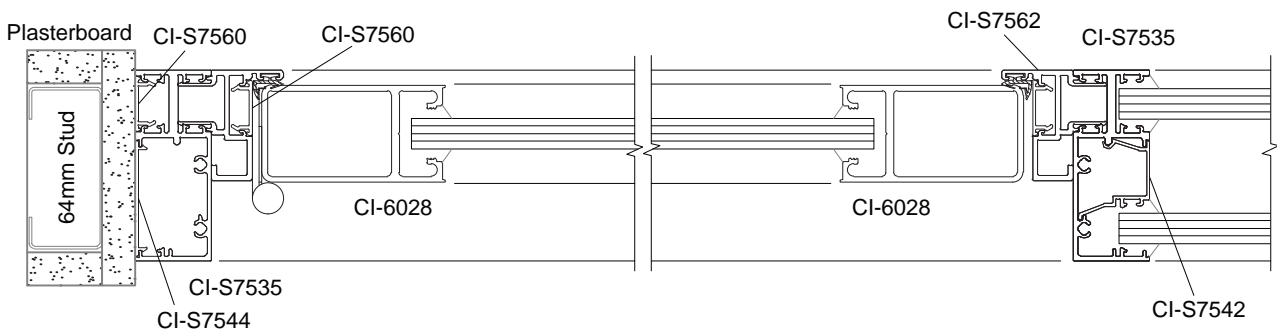

**SVELTE 75
Timber Door 38 mm Wide**

**SVELTE 75
Aurora Door 44 mm Wide**

**SVELTE 75
Sliding Door - Top Roller**

SVELTE PLAN VIEWS

SVELTE 36 Single Glaze

SVELTE 36 Single Glaze Sidelight and Aluminium Door

SVELTE 36 Single Glaze with Midrail

SVELTE 75 Offset Glaze with Back to Back Frame

**SVELTE 75
Offset Glaze with Mullion**

**SVELTE 75
Timber Hinged Door**

**SVELTE 75
Double Glaze Side Light and Aluminium Hinge Door with Offset Door Stop**