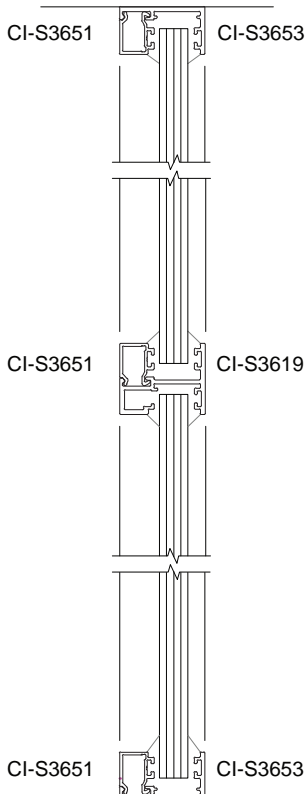

SVELTE ELEVATION VIEWS

SVELTE 36
Slimline Single Glaze

SVELTE 36
Slimline Single Glaze
with Back to Back Frame Cap

SVELTE 36
Slimline Single Glaze
Half Wall

SVELTE 36
Slimline Single Glaze
with Mid rail

SVELTE 36
Aluminium Hinged Door
(Barwon)